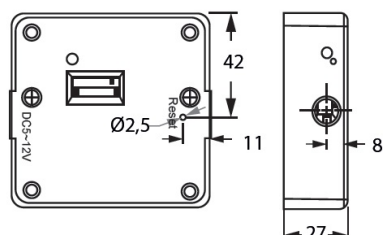

PRODUCT SHEET

Description:

Mifare1 Lock W/Card Reader & Code Panel, 80x80x27mm, Black ABS, No Accessories, No Striker, No Batteries, 4xAAA to Be Used,, Can be Programed to Public, Private or Office Mode, W/Non, Locking & Low Battery Alarm

Item number:

14.60.283-0

Units	Box	Carton	HS Code	Barcode
Pcs.	1	20	8301300000	
				5704866499514

Lock body installation

Lock Panel installation

SISO A/S

Mileparken 11
DK-2740 Skovlunde
Denmark
VAT: DK 24786013