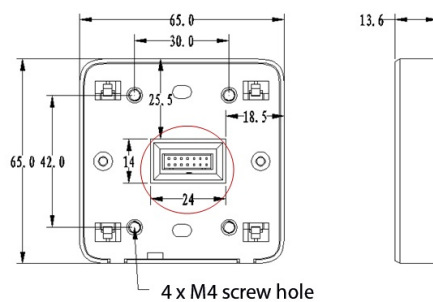

PRODUCT SHEET

Description:

Mifare1 Lock W/Card Reader & Code Panel, 80x80x27mm, Black ABS, No Accessories, No Striker, No Batteries, 4xAAA to Be Used,, Can be Programed to Public, Private or Office Mode, W/Non, Locking & Low Battery Alarm

Item number:

14.60.283-0

Units	Box	Carton	HS Code	Barcode
Pcs.	1	20	8301300000	
				5704866499514

Lock body installation

Lock Panel installation

SISO A/S

Mileparken 11
DK-2740 Skovlunde
Denmark
VAT: DK 24786013